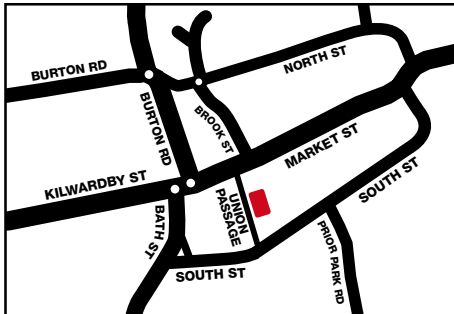

Union Passage, Ashby, LE65 1BW

When we meet on Sundays

10.00am

Bible learning hour - An hour of praise and learning in a friendly family atmosphere

10.00am

Sunday School for children aged 4+

11.30am

Breaking of Bread Service